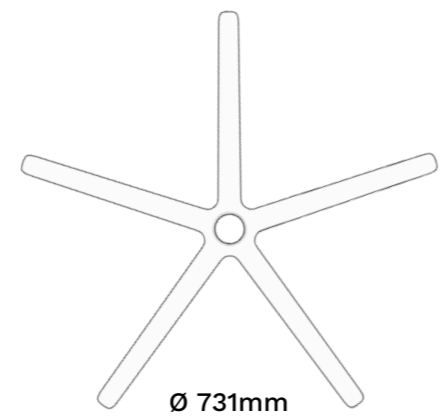

BAS-OB193.5.POL

Product Description:

- Polished Aluminium 5 Star Base.
- FIRA Certified Base & BIFA tested.
- Available in raw ready for painting.

Packing Information:

Box Quantity 5 / Box Weight 00.0KG / Box

100 Pieces Per Pallet.

B-3-690.ALU

Product Description:

- Polished Aluminium version of B3 690mm 5 Star Nylon Base.
- FIRA Certified Base & BIFA tested.

Packing Information:

Box Quantity 5 / Box Weight 11KG /
Box Dimensions 84cm x 84cm x 30cm.

80 Pieces Per Pallet.