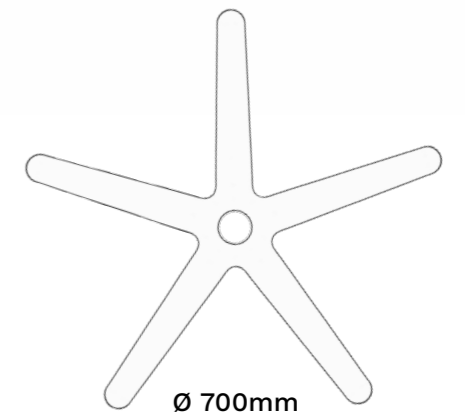

BAS-AL.M360

Product Description:

- 28" Polished Aluminium Flat Base.
- Heavy Duty Base. (Up to 40 Stone)
- PP Anti Slip Feet Grips.
- FIRA Certified Base & BIFA tested.

Packing Information:

Box Quantity 5 / Box Weight 14.2KG /
Box Dimensions 68cm x 68cm x 35cm.

80 Pieces Per Pallet.

BAS-AL.A350

Product Description:

- 27" Polished Aluminium Flat Base.
- FIRA Certified Base & BIFA tested.

Packing Information:

Box Quantity 5 / Box Weight 10.97KG /
Box Dimensions 69cm x 69cm x 37cm.

100 Pieces Per Pallet.