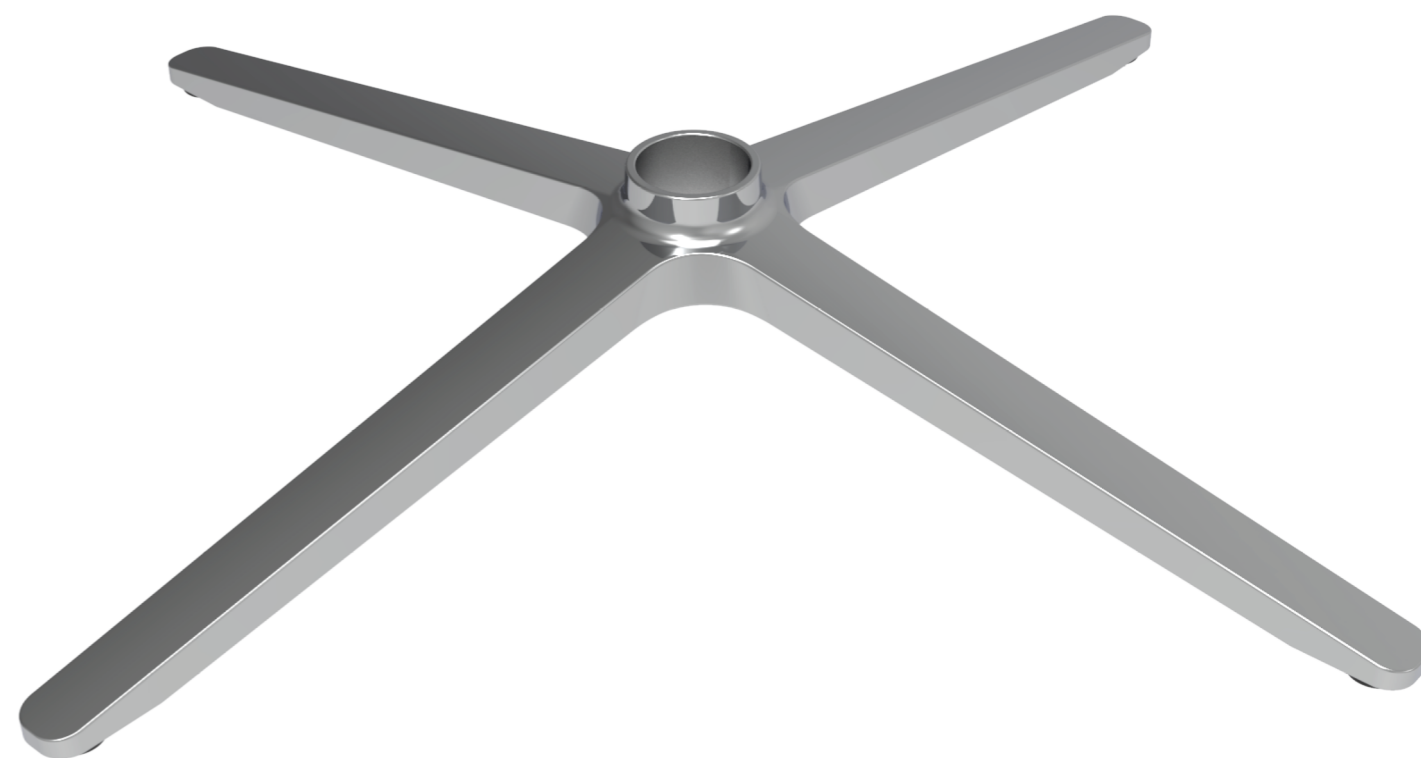

## BAS-4STAR.660

### Product Description:

Luxury design for lounge or conference applications.

- 660mm Polished Aluminium 4 Star Base.
- Rubber Feet as standard.
- FIRA Certified Base & BIFA tested.

## BAS-4STAR.720

### Product Description:

Luxury design for lounge or conference applications.

- 720mm Polished Aluminium 4 Star Base.
- Rubber Feet as standard.
- FIRA Certified Base & BIFA tested.