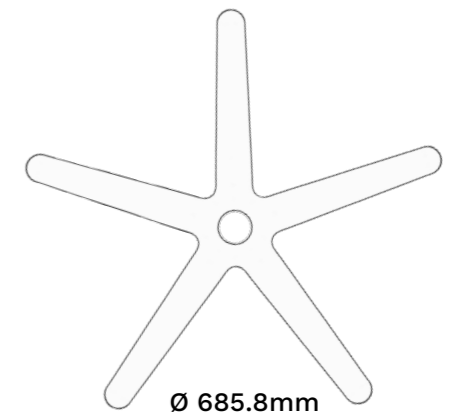

BAS-AL.B350

Product Description:

- 27" Polished Aluminium Flat Base.
- FIRA Certified Base & BIFA tested.

Packing Information:

Box Quantity 5 / Box Weight 10.7KG /
Box Dimensions 68cm x 68cm x 35cm.

100 Pieces Per Pallet.

BAS-US.K700.C

Product Description:

- 27" Chrome Steel Flat Base.
- FIRA Certified Base & BIFA tested.

Packing Information:

Box Quantity 5 / Box Weight 11.15KG /
Box Dimensions 70cm x 70cm x 30cm.

80 Pieces Per Pallet.