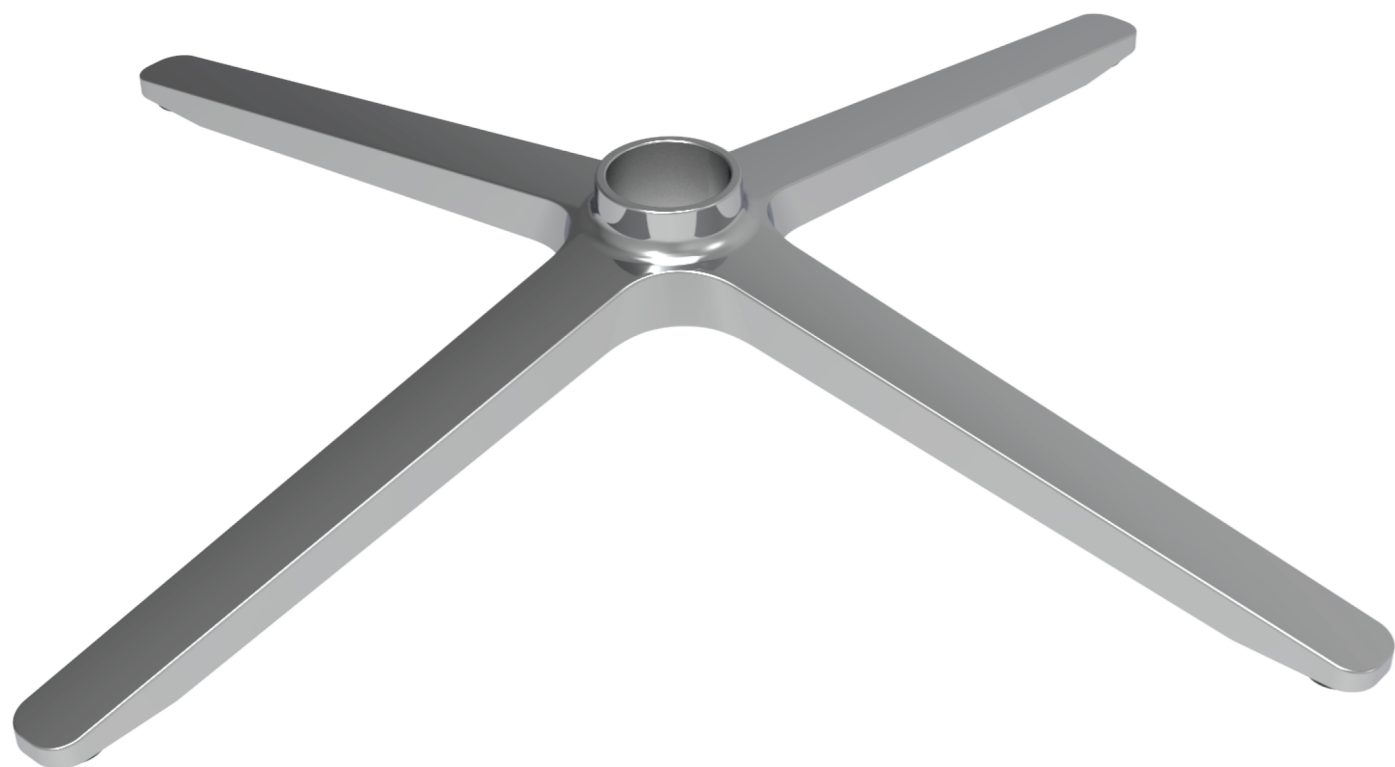

# Aluminium Bases

## BAS-4STAR.660

### Product Description:

Luxury design for lounge or conference applications.

- 660mm Polished Aluminium 4 Star Base.
- Rubber Feet as standard.
- FIRA Certified Base & BIFA tested.