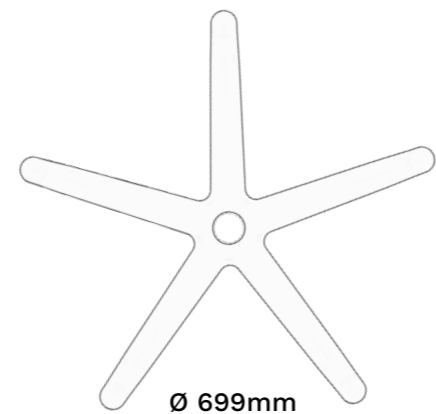

BAS-AL.B350

Product Description:

- 27" Polished Aluminium Flat Base.
- FIRA Certified Base & BIFA tested.

Packing Information:

Box Quantity 5 / Box Weight 10.7KG /
Box Dimensions 68cm x 68cm x 35cm.

100 Pieces Per Pallet.

BAS-US.K700.C

Product Description:

- 27" Chrome Steel Flat Base.
- FIRA Certified Base & BIFA tested.

Packing Information:

Box Quantity 5 / Box Weight 11.15KG /
Box Dimensions 70cm x 70cm x 30cm.

80 Pieces Per Pallet.