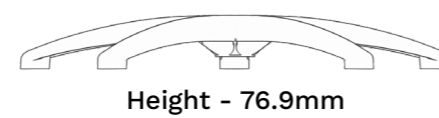

BAS-AL.H300

Product Description:

- 23" Polished Aluminium Flat Base.
- FIRA Certified Base & BIFA tested.

Packing Information:

Box Quantity 5 / Box Weight 8.33KG /
Box Dimensions 60cm x 60cm x 33cm.

100 Pieces Per Pallet.

BAS-AL.B330

Product Description:

- 25" Polished Aluminium Flat Base.
- FIRA Certified Base & BIFA tested.

Packing Information:

Box Quantity 5 / Box Weight 10.3KG /
Box Dimensions 68cm x 68cm x 35cm.

100 Pieces Per Pallet.