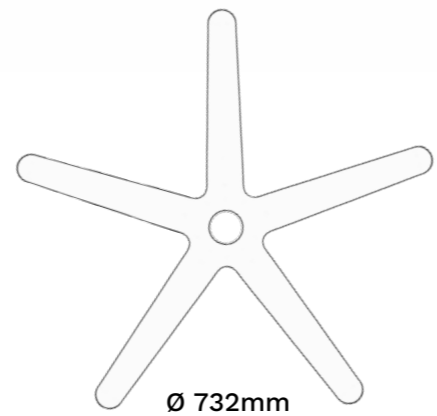

BAS-AL.M360

Product Description:

- 28" Polished Aluminium Flat Base.
- Heavy Duty Base. (Up to 40 Stone)
- PP Anti Slip Feet Grips.
- FIRA Certified Base & BIFA tested.

Packing Information:

Box Quantity 5 / Box Weight 14.2KG /
Box Dimensions 68cm x 68cm x 35cm.

80 Pieces Per Pallet.

BAS-AL.A350

Product Description:

- 27" Polished Aluminium Flat Base.
- FIRA Certified Base & BIFA tested.

Packing Information:

Box Quantity 5 / Box Weight 10.97KG /
Box Dimensions 69cm x 69cm x 37cm.

100 Pieces Per Pallet.