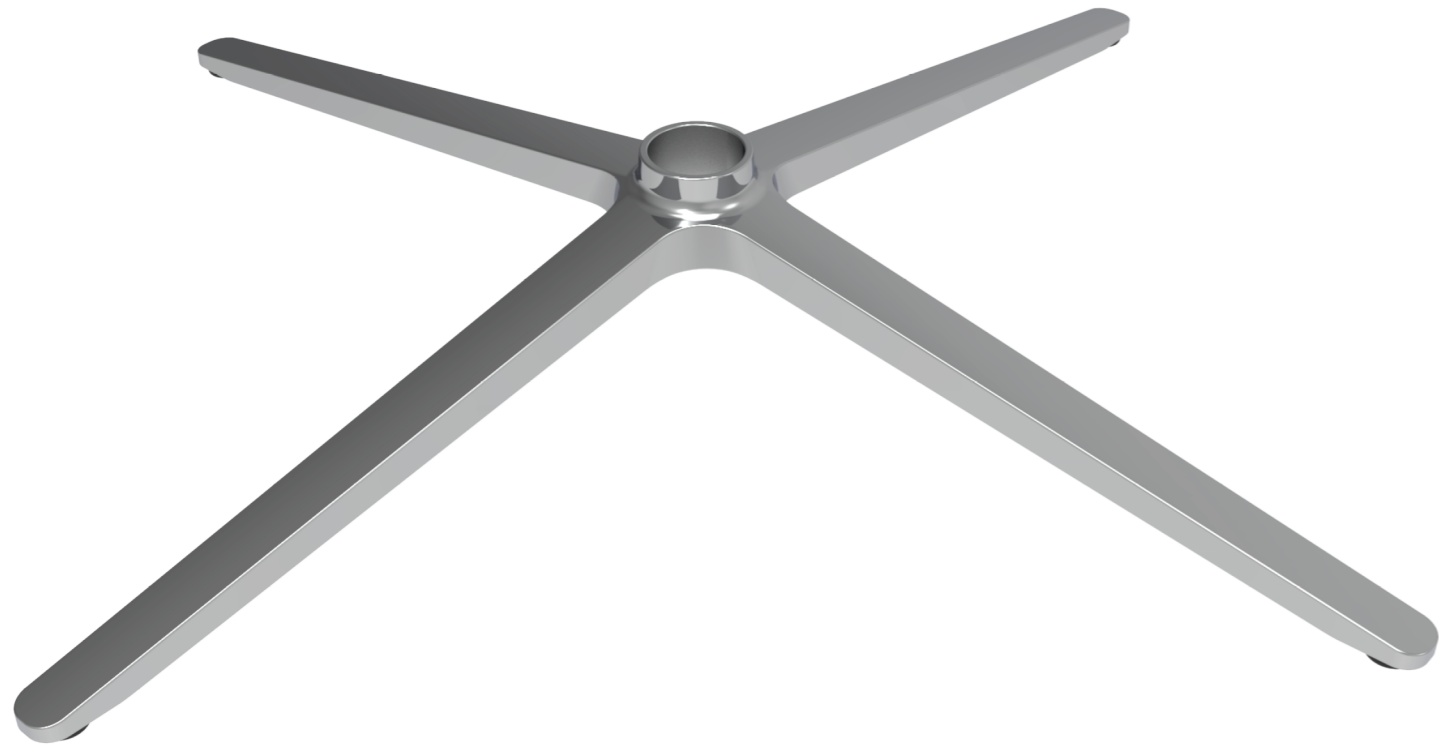

## BAS-4STAR.660

### Product Description:

Luxury design for lounge or conference applications.

- 660mm Polished Aluminium 4 Star Base.
- Rubber Feet as standard.
- FIRA Certified Base & BIFA tested.

### Product Description:

Luxury design for lounge or conference applications.

- 720mm Polished Aluminium 4 Star Base.
- Rubber Feet as standard.
- FIRA Certified Base & BIFA tested.

# BAS-4STAR.830