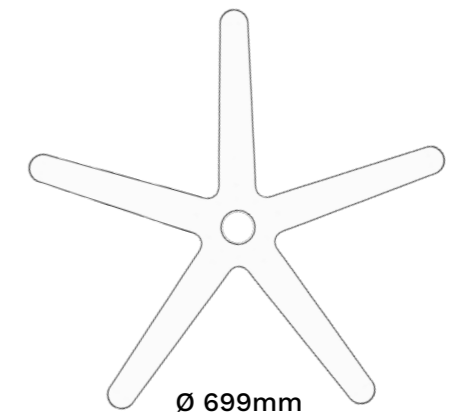

BAS-AL.H300

Product Description:

- 23" Polished Aluminium Flat Base.
- FIRA Certified Base & BIFA tested.

Packing Information:

Box Quantity 5 / Box Weight 8.33KG /
Box Dimensions 60cm x 60cm x 33cm.

100 Pieces Per Pallet.

BAS-AL.B330

Product Description:

- 25" Polished Aluminium Flat Base.
- FIRA Certified Base & BIFA tested.

Packing Information:

Box Quantity 5 / Box Weight 10.3KG /
Box Dimensions 68cm x 68cm x 35cm.

100 Pieces Per Pallet.