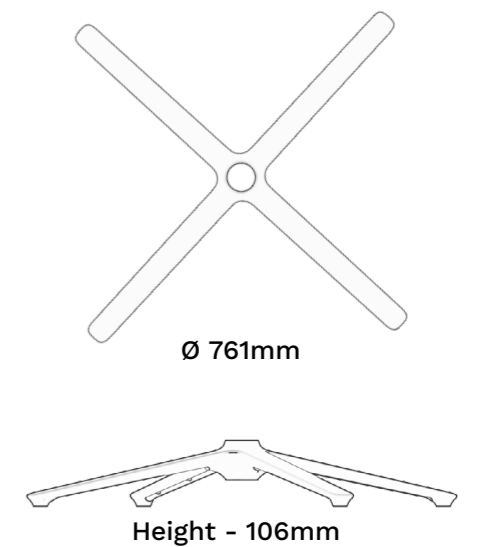

Packing Information:

Box Quantity 5 / Box Weight 16.2KG /

80 Pieces Per Pallet.