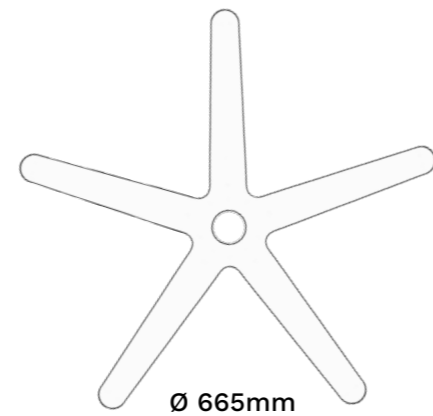

BAS-AL.H300

Product Description:

- 23" Polished Aluminium Flat Base.
- FIRA Certified Base & BIFA tested.

Packing Information:

Box Quantity 5 / Box Weight 8.33KG /
Box Dimensions 60cm x 60cm x 33cm.

100 Pieces Per Pallet.

BAS-AL.B330

Product Description:

- 25" Polished Aluminium Flat Base.
- FIRA Certified Base & BIFA tested.

Packing Information:

Box Quantity 5 / Box Weight 10.3KG /
Box Dimensions 68cm x 68cm x 35cm.

100 Pieces Per Pallet.