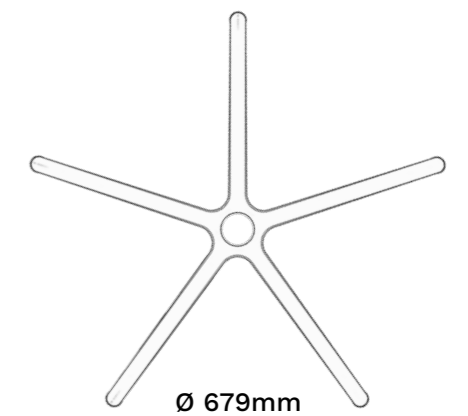

BAS-OB193.5.POL

Product Description:

- Polished Aluminium 5 Star Base.
- FIRA Certified Base & BIFA tested.
- Available in raw ready for painting.

Packing Information:

Box Quantity 5 / Box Weight 00.0KG / Box

100 Pieces Per Pallet.

B-3-690.ALU

Product Description:

- Polished Aluminium version of B3 690mm 5 Star Nylon Base.
- FIRA Certified Base & BIFA tested.

Packing Information:

Box Quantity 5 / Box Weight 11KG /
Box Dimensions 84cm x 84cm x 30cm.

80 Pieces Per Pallet.